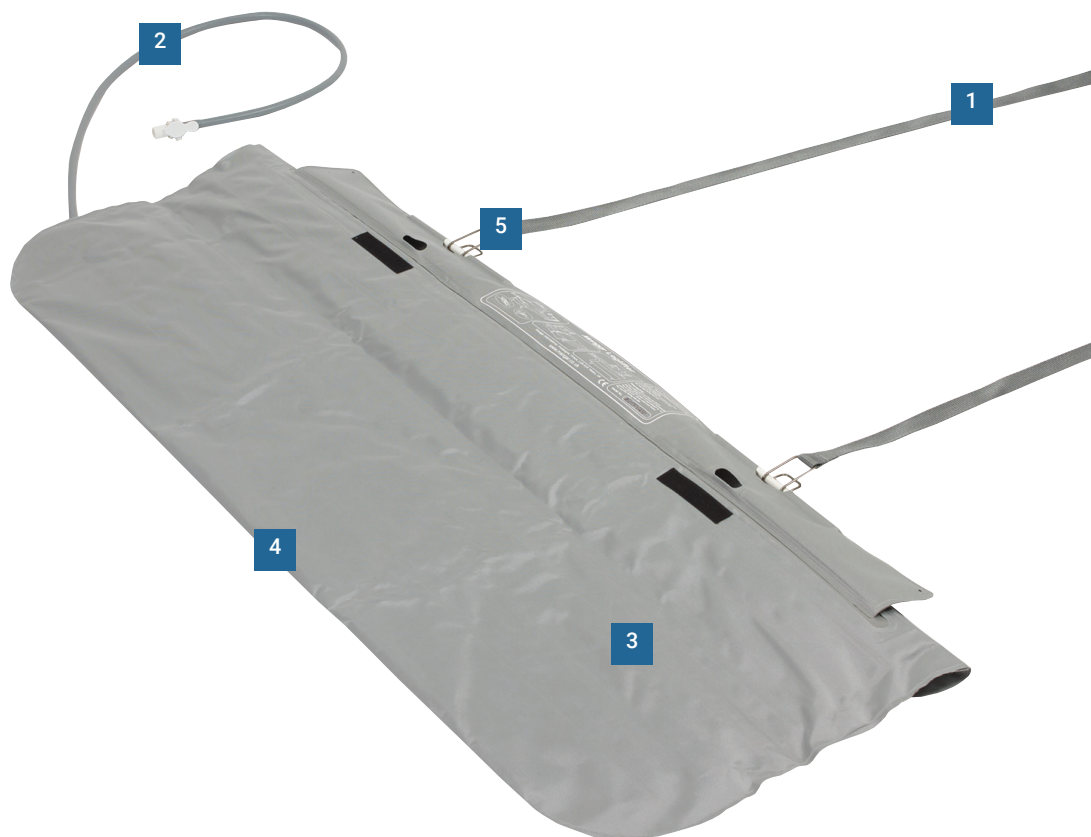

MANGAR Leglifter

The inflatable Leglifter raises, lifts and transfers the users' legs into bed.

EASY TO FIT

- Fits most beds including profiling beds
- Straight forward to fit or remove, and requires no permanent installation
- Attaches to the bed underneath the mattress
- One airline connects the Leglifter to the Airflo Compressor and inflation is activated by pushing one button

SAFE TO USE

- Raises, lifts and transfers legs into the bed
- Leg break on profiling beds can still be used once Leglifter is fitted
- Aids independence

IMPROVES WELL-BEING

- Minimizes moving and handling so reducing the risk of musculoskeletal injury for the caregiver
- Fits discreetly against the side of the bed
- No permanent installation required

TECHNICAL SPECIFICATIONS

Max user weight	297 lbs
-----------------	---------

Min height	Flat
------------	------

Total length	49"
--------------	-----

Width	22.5"
-------	-------

Total product weight	3.25 lbs
----------------------	----------

Airflo Compressor	12
-------------------	----

Lifting performance per charge	Up to 16 lifts
--------------------------------	----------------

Features

1. Fitting Straps.
2. Air Distribution Hose.
3. Made from strong polyurethane coated nylon material.
4. Seams joined by high frequency welding.
5. Hook of Leglifter straps.